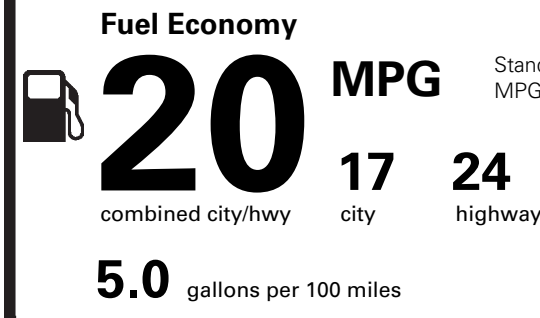

695.00

NO CHARGE  
2,100.00  
NO CHARGE  
NO CHARGE

**PRICE INFORMATION**

BASE PRICE	59,620.00
TOTAL OPTIONS/OTHER	14,545.00
TOTAL VEHICLE & OPTIONS/OTHER	74,165.00
DESTINATION & DELIVERY	1,095.00
TOTAL BEFORE DISCOUNTS	75,260.00
EQUIPMENT GROUP SAVINGS	- 1,020.00

### EPA DOT Fuel Economy and Environment

Gasoline Vehicle

Standard SUVs range from 13 to 101 MPG. The best vehicle rates 141 MPGe.

You spend **\$2,500** more in fuel costs over 5 years compared to the average new vehicle.