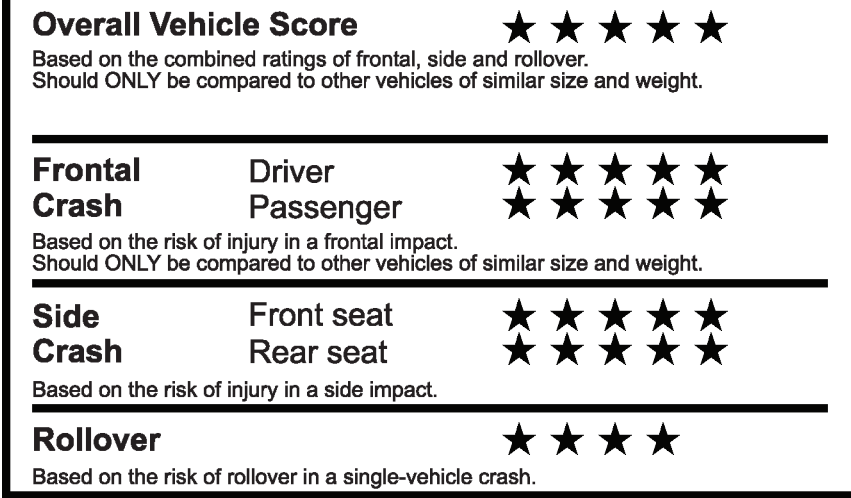

### GOVERNMENT 5-STAR SAFETY RATINGS

Star ratings range from 1 to 5 stars (★★★★★), with 5 being the highest. Source: National Highway Traffic Safety Administration (NHTSA). www.safercar.gov or 1-888-327-4236