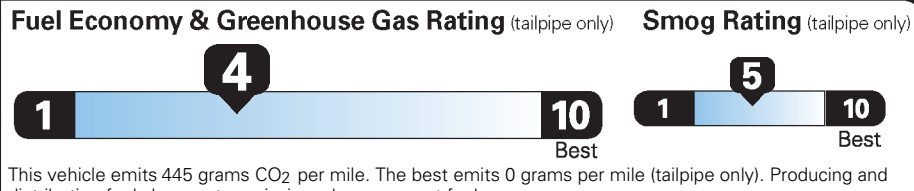

Actual results will vary for many reasons, including driving conditions and how you drive and maintain your vehicle. The average new vehicle gets 27 MPG and costs $7,500 to fuel over 5 years. Cost estimates are based on 15,000 miles per year at $2.70 per gallon. MPGe is miles per gasoline gallon equivalent. Vehicle emissions are a significant cause of climate change and smog.

fueleconomy.gov

Calculate personalized estimates and compare vehicles