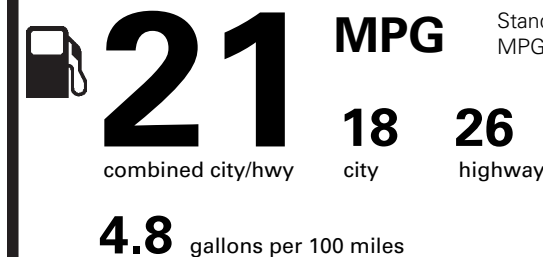

(MSRP)
160.00
NO CHARGE
1,450.00
2,500.00

PRICE INFORMATION

	(MSRP)
BASE PRICE	\$56,940.00
TOTAL OPTIONS/OTHER	4,110.00
TOTAL VEHICLE & OPTIONS/OTHER	61,050.00
DESTINATION & DELIVERY	1,095.00

EPA DOT Fuel Economy and Environment

Gasoline Vehicle

Fuel Economy

Standard SUVs range from 13 to 101 MPG. The best vehicle rates 141 MPGe.

You spend **\$2,250**

more in fuel costs over 5 years compared to the average new vehicle.

Annual fuel cost **\$1,950**